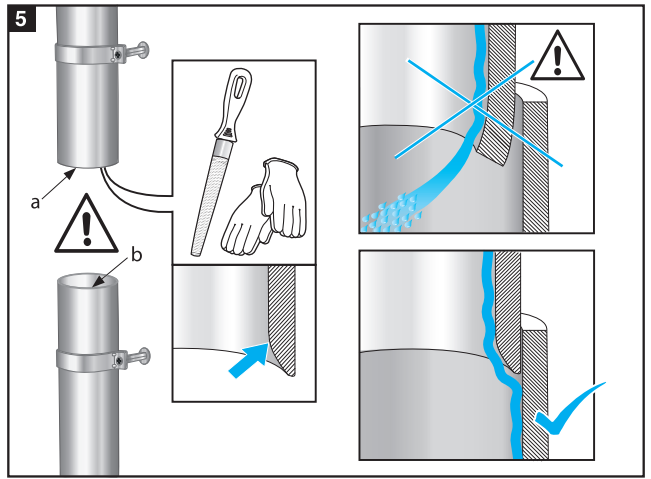

Garten Regensammler GRS Garden Rainwater Collector GRS

 made
 in
 Germany

WISY Regenwassernutzung

1

2

3

Accessories

Filter insert,
mesh size 0,44 mm
Art. No 15801

Blind insert
Art. No 15802

Connecting hose
to the rain barrel
Art. No 15803

Link hose for
several barrels
Art. No 15804

Tank connectors
Art. No 15805
Art. No 15806

Tank connector, 1 1/4"
Art. No 15808
Connectores, 1 1/4"
Art. No 15809
Art. No 15810