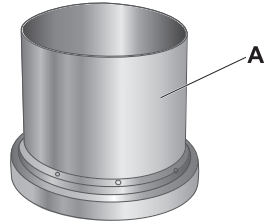

Garten Regensammler GRS Garden Rainwater Collector GRS

 made
 in
 Germany

WISY Regenwassernutzung

1

2

3

Accessories

Filter insert,
mesh size 0,44 mm
Art. No 15801

Blind insert
Art. No 15802

Connecting hose
to the rain barrel
Art. No 15803

Link hose for
several barrels
Art. No 15804

Tank connectors
Art. No 15805
Art. No 15806

Tank connector, 1 1/4"
Art. No 15808
Connectores, 1 1/4"
Art. No 15809
Art. No 15810