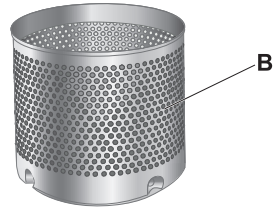

Garten Regensammler GRS Garden Rainwater Collector GRS

 made
 in
 Germany

WISY Regenwassernutzung

1

2

3

Accessories

Filter insert,
mesh size 0,44 mm
Art. No 15801

Blind insert
Art. No 15802

Connecting hose
to the rain barrel
Art. No 15803

Link hose for
several barrels
Art. No 15804

Tank connectors
Art. No 15805
Art. No 15806

Tank connector, 1 1/4"
Art. No 15808
Connectores, 1 1/4"
Art. No 15809
Art. No 15810