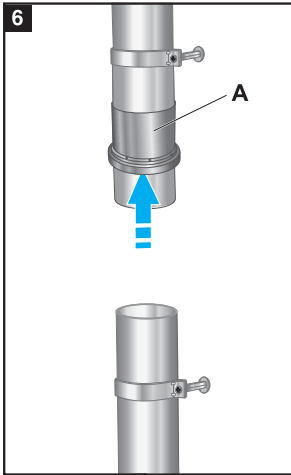

Garten Regensammler GRS Garden Rainwater Collector GRS

 made
 in
 Germany

WISY Regenwassernutzung

1

2

3

Accessories

Filter insert,
mesh size 0,44 mm
Art. No 15801

Blind insert
Art. No 15802

Connecting hose
to the rain barrel
Art. No 15803

Link hose for
several barrels
Art. No 15804

Tank connectors
Art. No 15805
Art. No 15806

Tank connector, 1 1/4"
Art. No 15808
Connectores, 1 1/4"
Art. No 15809
Art. No 15810