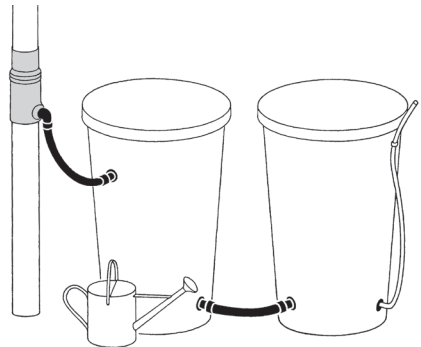

Hose coupling
Art. No 15807

WISY AG

D-63699 Kefenrod, Oberdorfstraße 26

Telefon +49 (0) 60 54-91 21 - 0 · Fax +49 (0) 60 54 - 91 21-29

Internet: www.wisy.de · E-Mail: info@wisy.de