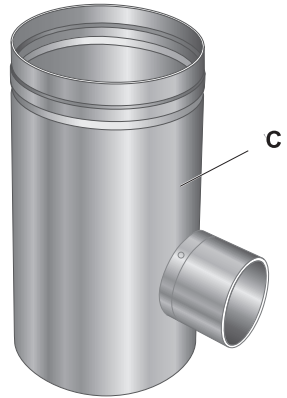

Garten Regensammler GRS Garden Rainwater Collector GRS

 made
 in
 Germany

WISY Regenwassernutzung

1

2

3

Accessories

Filter insert,
mesh size 0,44 mm
Art. No 15801

Blind insert
Art. No 15802

Connecting hose
to the rain barrel
Art. No 15803

Link hose for
several barrels
Art. No 15804

Tank connectors
Art. No 15805
Art. No 15806

Tank connector, 1 1/4"
Art. No 15808
Connectores, 1 1/4"
Art. No 15809
Art. No 15810