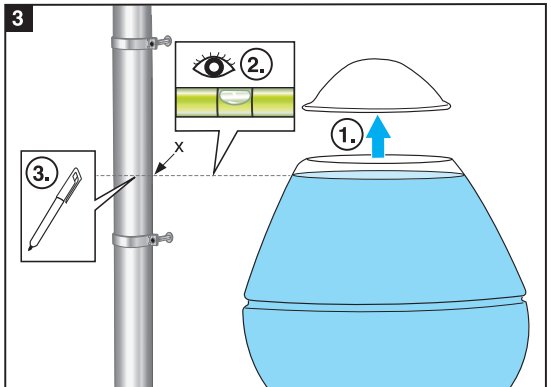

Garten Regensammler GRS Garden Rainwater Collector GRS

 made
 in
 Germany

WISY Regenwassernutzung

1

2

3

Accessories

Filter insert,
mesh size 0,44 mm
Art. No 15801

Blind insert
Art. No 15802

Connecting hose
to the rain barrel
Art. No 15803

Link hose for
several barrels
Art. No 15804

Tank connectors
Art. No 15805
Art. No 15806

Tank connector, 1 1/4"
Art. No 15808
Connectores, 1 1/4"
Art. No 15809
Art. No 15810