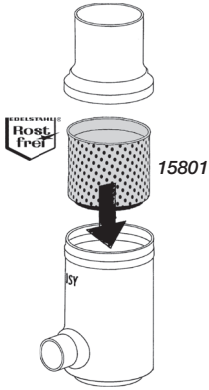

Garten Regensammler GRS Garden Rainwater Collector GRS

 made
 in
 Germany

WISY Regenwassernutzung

1

2

3

Accessories

Filter insert,
mesh size 0,44 mm
Art. No 15801

Blind insert
Art. No 15802

Connecting hose
to the rain barrel
Art. No 15803

Link hose for
several barrels
Art. No 15804

Tank connectors
Art. No 15805
Art. No 15806

Tank connector, 1 1/4"
Art. No 15808
Connectores, 1 1/4"
Art. No 15809
Art. No 15810