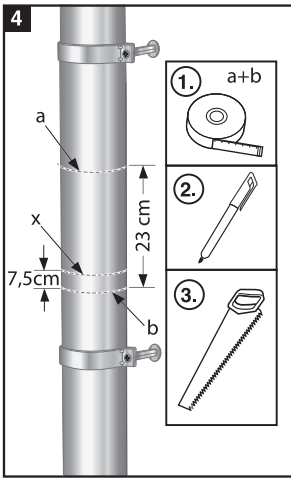

Garten Regensammler GRS Garden Rainwater Collector GRS

 made
 in
 Germany

WISY Regenwassernutzung

1

2

3

Accessories

Filter insert,
mesh size 0,44 mm
Art. No 15801

Blind insert
Art. No 15802

Connecting hose
to the rain barrel
Art. No 15803

Link hose for
several barrels
Art. No 15804

Tank connectors
Art. No 15805
Art. No 15806

Tank connector, 1 1/4"
Art. No 15808
Connectores, 1 1/4"
Art. No 15809
Art. No 15810