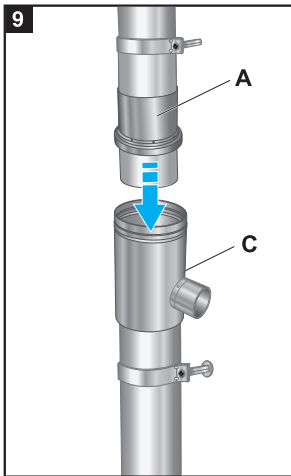

Garten Regensammler GRS Garden Rainwater Collector GRS

 made
 in
 Germany

WISY Regenwassernutzung

1

2

3

Accessories

Filter insert,
mesh size 0,44 mm
Art. No 15801

Blind insert
Art. No 15802

Connecting hose
to the rain barrel
Art. No 15803

Link hose for
several barrels
Art. No 15804

Tank connectors
Art. No 15805
Art. No 15806

Tank connector, 1 1/4"
Art. No 15808
Connectores, 1 1/4"
Art. No 15809
Art. No 15810