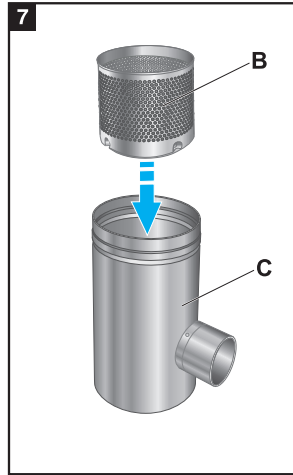

Garten Regensammler GRS Garden Rainwater Collector GRS

 made
 in
 Germany

WISY Regenwassernutzung

1

2

3

Accessories

Filter insert,
mesh size 0,44 mm
Art. No 15801

Blind insert
Art. No 15802

Connecting hose
to the rain barrel
Art. No 15803

Link hose for
several barrels
Art. No 15804

Tank connectors
Art. No 15805
Art. No 15806

Tank connector, 1 1/4"
Art. No 15808
Connectores, 1 1/4"
Art. No 15809
Art. No 15810