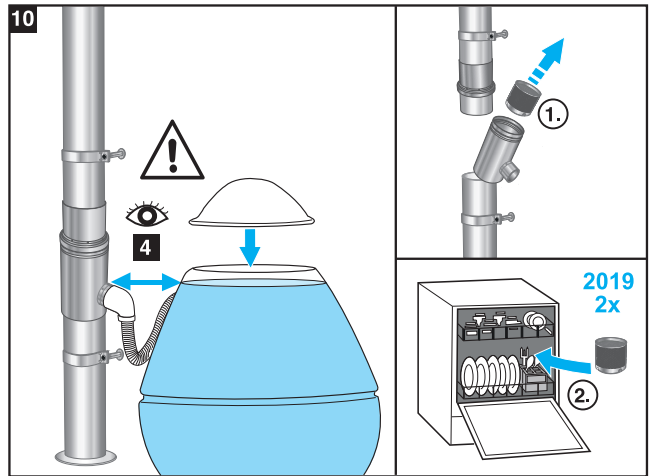

Garten Regensammler GRS Garden Rainwater Collector GRS

 made
 in
 Germany

WISY Regenwassernutzung

1

2

3

Accessories

Filter insert,
mesh size 0,44 mm
Art. No 15801

Blind insert
Art. No 15802

Connecting hose
to the rain barrel
Art. No 15803

Link hose for
several barrels
Art. No 15804

Tank connectors
Art. No 15805
Art. No 15806

Tank connector, 1 1/4"
Art. No 15808
Connectores, 1 1/4"
Art. No 15809
Art. No 15810