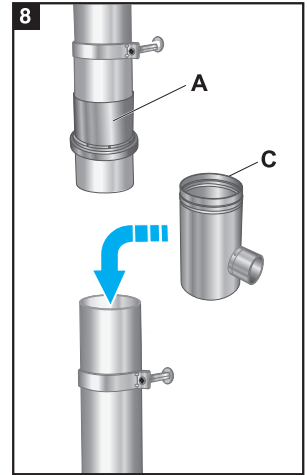

Garten Regensammler GRS Garden Rainwater Collector GRS

 made
 in
 Germany

WISY Regenwassernutzung

1

2

3

Accessories

Filter insert,
mesh size 0,44 mm
Art. No 15801

Blind insert
Art. No 15802

Connecting hose
to the rain barrel
Art. No 15803

Link hose for
several barrels
Art. No 15804

Tank connectors
Art. No 15805
Art. No 15806

Tank connector, 1 1/4"
Art. No 15808
Connectores, 1 1/4"
Art. No 15809
Art. No 15810